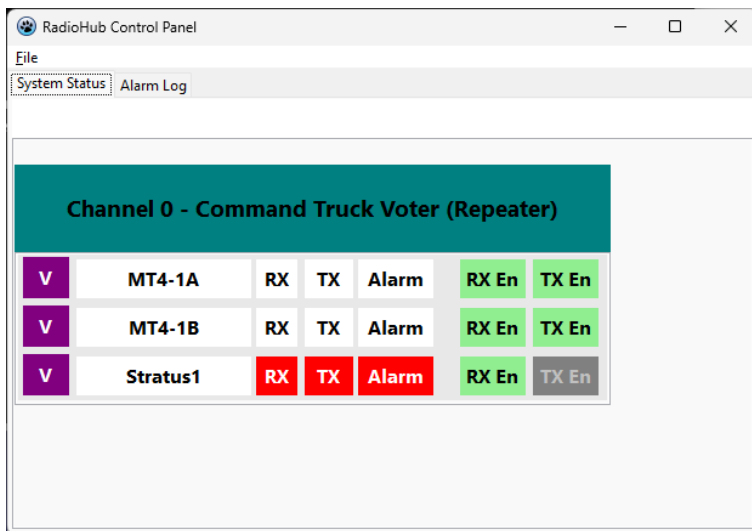

P25 TACTICAL RADIO NETWORKING SYSTEM

Providing infrastructure quality voting and dispatch to incident sites and other tactical environments with end-to-end encryption using AES-256 and OTAR support.

Simple Configuration

Develop and Test multiple voting configurations during exercises and activate them in seconds during actual incidents creating a new Voter configuration in the field using simple configuration tools and stand up a secure digital voter in just minutes.

Rapid Deployment

Radio and Network configurations are automatically deployed to the Voter, Control Interface and Tactical Dispatch. Full telemetry is available in the Control Interface and Tactical Dispatch for all radio interfaces and network links.