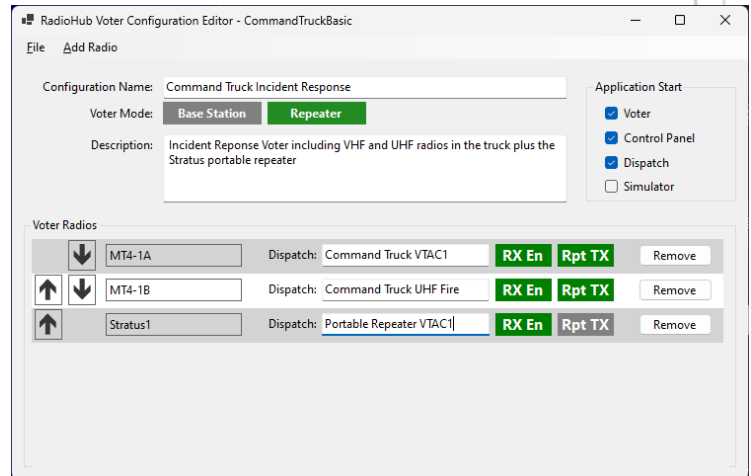

P25 TACTICAL RADIO NETWORKING SYSTEM

Providing infrastructure quality voting and dispatch to incident sites and other tactical environments with end-to-end encryption using AES-256 and OTAR support.

Simple Configuration

Develop and Test multiple voting configurations during exercises and activate them in seconds during actual incidents creating a new Voter configuration in the field using simple configuration tools and stand up a secure digital voter in just minutes.

Rapid Deployment

Radio and Network configurations are automatically deployed to the Voter, Control Interface and Tactical Dispatch. Full telemetry is available in the Control Interface and Tactical Dispatch for all radio interfaces and network links.